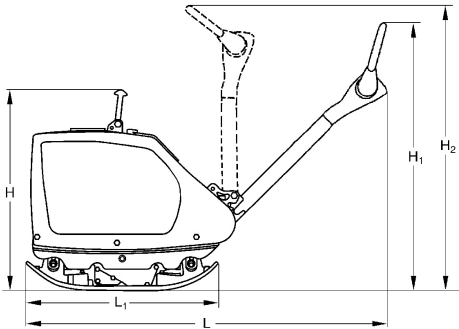

DIMENSIONS

DIMENSIONS

| | |
|------------------------------------|---------|
| H. Height | 700 mm |
| H1. Height, steering rod (lowered) | 1030 mm |
| H2. Height, steering rod (raised) | 1150 mm |
| L. Length | 1405 mm |
| L1. Length | 762 mm |
| W. Basic plate width | 600 mm |